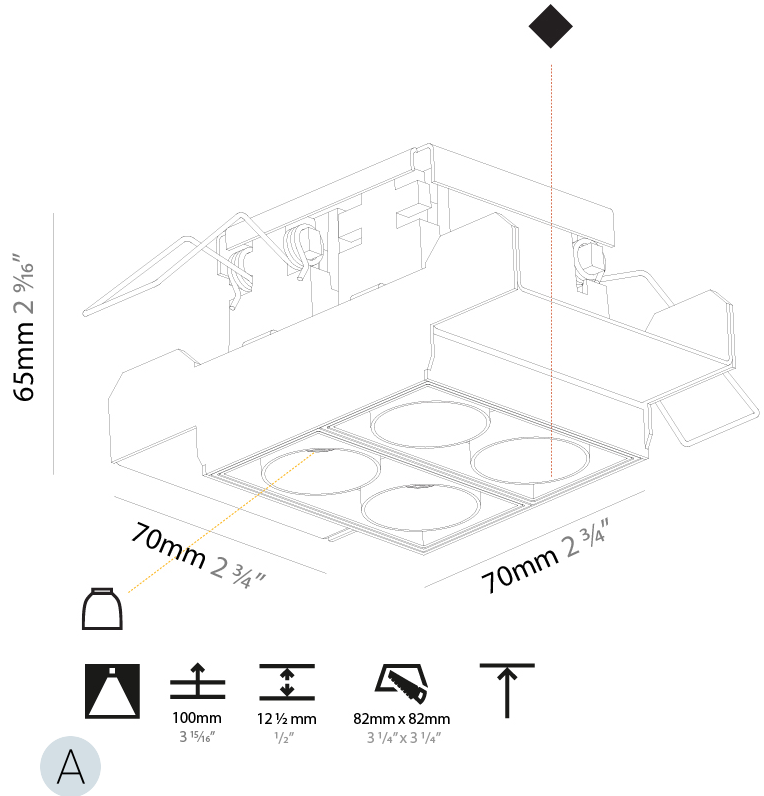

PHYSICAL

Aperture Sizes - Downlights: 1"
Shape: Rectangle
Length (mm): 70
Length (in): 2 3/4
Width (mm): 70
Width (in): 2 3/4
Height (mm): 65
Height (in): 2 9/16
Ceiling Thickness (mm): 12.5
Ceiling Thickness (in): 1/2
Min. Recessing Depth (mm): 100
Min. Recessing Depth (in): 3 15/16
Weight (kg): 0.437
Weight (lbs): 0.96
Fixture Finish: SSR / BKV / CWI / CRY / HAB / UFT / ITA / RUA / FTG / MYG / LOD / PUS / FRO / FUP / KIA / POP / BLS / SPG / MEY / GOH / CHC / COM / ABZ / JAG / OBR / MOS / ROR
Fixture Material: Aluminum Die Cast
Cut-out Measurements: 82mm / 3 1/4" x 42mm / 1 5/8"
Upon Request: Unique Ceiling Thickness

ELECTRICAL

Lamp Type: LED (Zhaga Standard)
Input Wattage (W): 18
Total Output Wattage (W): 16.4
Dimming: Tri-Mode (Non-Dimming and Phase Dimming (120Vac only) and 0-10V Dimming)
Driver Included: No
Driver Location: Recessed Housing
Driver Type: Constant Current - Universal
Driver Class: Class 2
Housing: See components
Input Voltage (V): 120 - 277
Constant Current (MA): 1050

LED

Number of LEDs: 4
Color Temperature (°K): 2700 / 3000 / 3500 / 4000
Max. Delivered Lumen (lm): Max. 887
CRI: >90 CRI
Lamp Life (hrs): 50000
Upon Request: Special Color Temperature

OPTICAL

Reflector: 8 / 18 / 34
Upon Request: Special Beam Angles

RATINGS AND CERTIFICATIONS

Certified By: CSA Certified to UL and CSA Standards

Zaneen Lighting Inc. © 2024. 1-800-388-3389, 7416-247-9389, www.zaneen.com