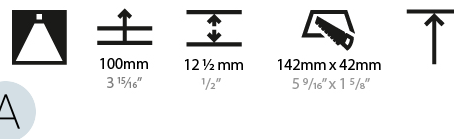

ELECTRICAL

Lamp Type: LED (Zhaga Standard)
Input Wattage (W): 14.3
Total Output Wattage (W): 13.3
Dimming: Tri-Mode (Non-Dimming and Phase Dimming (120Vac only) and 0-10V Dimming)
Driver Included: No
Driver Location: Recessed Housing
Driver Type: Constant Current - Universal
Driver Class: Class 2
Housing: See components
Input Voltage (V): 120 - 277
Constant Current (MA): 1050

LED

Number of LEDs: 4
Color Temperature (°K): 2700 / 3000 / 3500 / 4000
Max. Delivered Lumen (lm): 750 / 850 / 862 / 880
CRI: >90 CRI
Lamp Life (hrs): 50000
Upon Request: Special Color Temperature

OPTICAL

Reflector: 8 / 14 / 34
Upon Request: Special Beam Angles

RATINGS AND CERTIFICATIONS

Zaneen Group Inc. © 2026, 1 800-388-3382, F 416-247-9319, www.zaneen.com

Certified by CSA Certified, ETL and CEM Standards

For assistance on 'custom' specifications, contact zteam@zaneen.com.

In an effort to supply the best product, we reserve the right to change specifications or materials without notice. The most recent specification sheets are found at zaneen.com

PROJECT
TYPE
SPECIFIER
QUANTITY
DATE