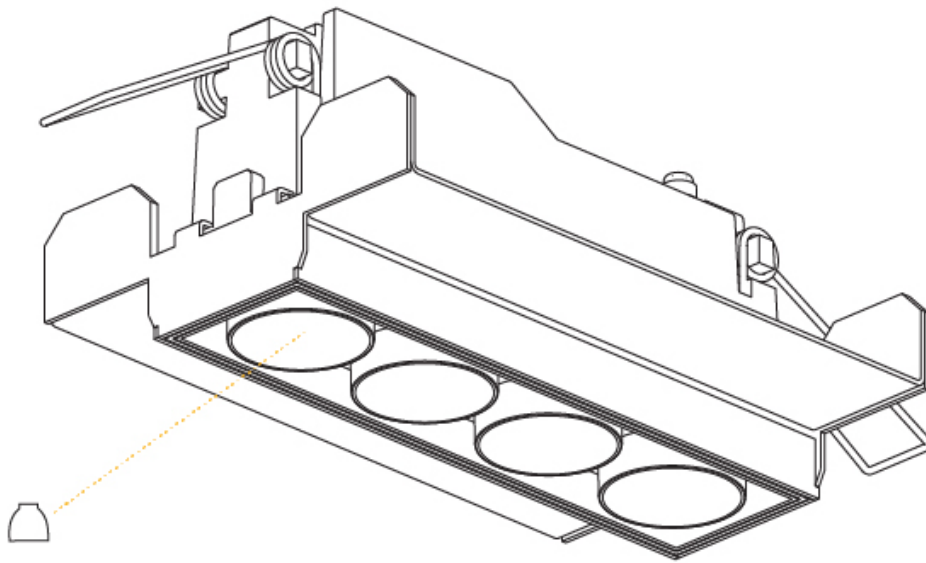

OPTICAL

Reflector: [8 / 18 / 34](#)
 Upon Request: Special Beam Angles

RATINGS AND CERTIFICATIONS

Certified By: CSA Certified to UL and CSA Standards
 IP rating: IP20

MAGIQ 4 CELL TRIMLESS

A35498-

PROJECT	_____
TYPE	_____
SPECIFIER	_____
QUANTITY	_____
DATE	_____