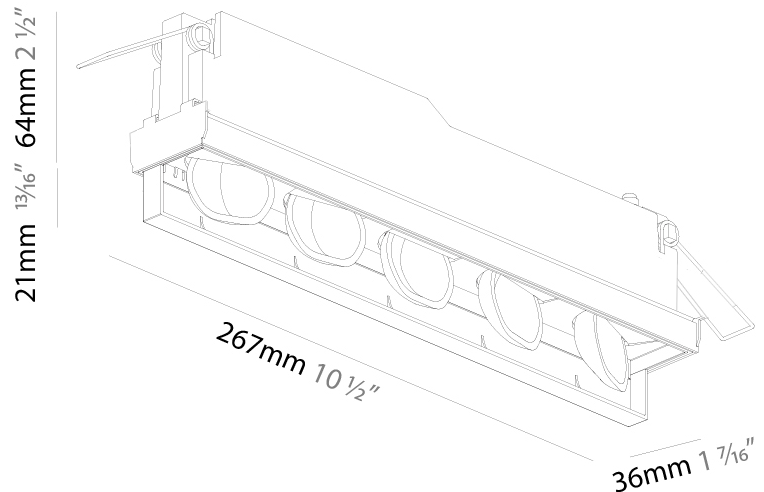

GENERAL

Series: Magiq
Subseries: Magiq Wallwash
Partner: Prolicht
Division: Architectural
Installation: Trimless
Product Type: Wallwash
Mounting Location: Ceiling
Light Distribution: Asymmetric

PHYSICAL

Shape: Rectangle
Length (mm): 267
Length (in): 10 1/2
Width (mm): 36
Width (in): 1 1/16
Height (mm): 64
Height (in): 2 1/2
Ceiling Thickness (mm): 12.5
Ceiling Thickness (in): 1/2
Min. Recessing Depth (mm): 100
Min. Recessing Depth (in): 3 15/16
Weight (kg): .943
Weight (lbs): 2.08
Fixture Material: Aluminum Die Cast
Cut-out Measurements: 273mm / 10 3/4" x 42mm / 1 5/8"

ELECTRICAL

Lamp Type: LED (Zhaga Standard)
Input Wattage (W): 33.4
Total Output Wattage (W): 29.6
Dimming: Tri-Mode (Non-Dimming and Phase Dimming (120Vac only) and 0-10V Dimming)
Driver Included: No
Driver Location: Remote
Driver Type: Constant Current - Universal
Driver Class: Class 1
Input Voltage (V): 120 - 277
Constant Current (MA): 500

LED

Number of LEDs: 5
Color Temperature (°K): 4000
Max. Delivered Lumen (lm): 2443
Nominal Lumen (lm): 2705
CRI: >90 CRI
Lamp Life (hrs): 50000

OPTICAL

Reflector: Asymmetric

RATINGS AND CERTIFICATIONS

Certified By: CSA Certified to UL and CSA Standards
IP rating: IP20

100mm
3 15/16"

12 1/2 mm
1/2"

270mm x 38mm
10 5/8" x 1 1/2"