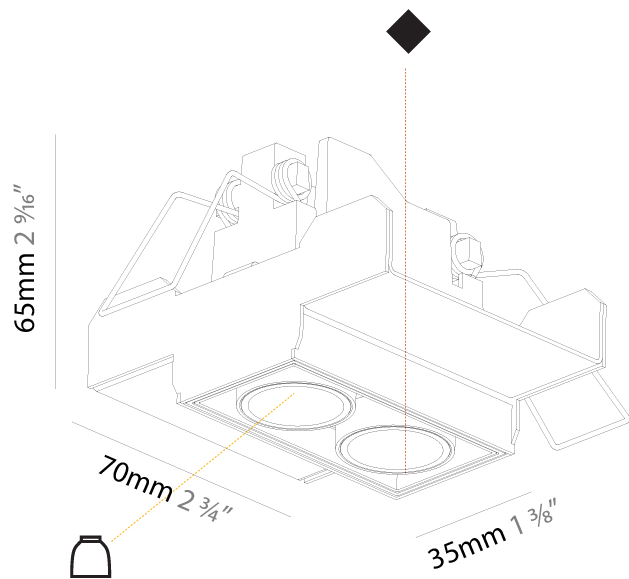

ELECTRICAL

Lamp Type: LED (Zhaga Standard)
Input Wattage (W): 7.7
Total Output Wattage (W): 6.6
Dimming: Tri-Mode (Non-Dimming and Phase Dimming (120Vac only) and 0-10V Dimming)
Driver Included: No
Driver Location: Remote
Driver Type: Constant Current - Universal
Driver Class: Class 2
Input Voltage (V): 120 - 277
Constant Current (MA): 1050

LED

Number of LEDs: 2
Color Temperature (°K): 2700 / 3000 / 3500 / 4000
Max. Delivered Lumen (lm): 319 / 348 / 356 / 363
Nominal Lumen (lm): 440 / 480 / 490 / 500
CRI: >90 CRI
Lamp Life (hrs): 50000
Upon Request: Special Color Temperature

OPTICAL

Reflector: 8 / 18 / 34
Upon Request: Special Beam Angles

RATINGS AND CERTIFICATIONS

Zaneen Group Inc. © 2026, 1 800-388-3382, F 416-247-9319, www.zaneen.com

Certified by CSA Certified, ETL and CEM Standards

For assistance on 'custom' specifications, contact zteam@zaneen.com.

In an effort to supply the best product, we reserve the right to change specifications or materials without notice. The most recent specification sheets are found at zaneen.com

120mm
4 ¾"

12 ½ mm
½"

82mm x 42mm
3 ¼" x 1 ⅝"