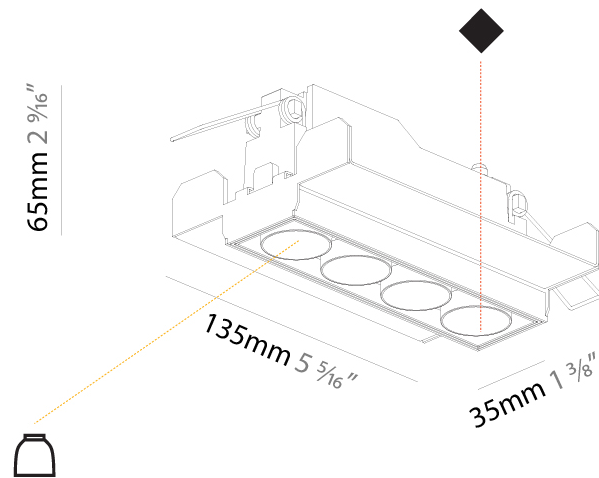

ELECTRICAL

Lamp Type: LED (Zhaga Standard)
Input Wattage (W): 14.3
Total Output Wattage (W): 13.3
Dimming: Tri-Mode (Non-Dimming and Phase Dimming (120Vac only) and 0-10V Dimming)
Driver Included: No
Driver Location: Recessed Housing
Driver Type: Constant Current - Universal
Driver Class: Class 2
Housing: See components
Input Voltage (V): 120 - 277
Constant Current (MA): 1050

LED

Number of LEDs: 4
Color Temperature (°K): 2700 / 3000 / 3500 / 4000
Max. Delivered Lumen (lm): 750 / 850 / 862 / 880
CRI: >90 CRI
Lamp Life (hrs): 50000
Upon Request: Special Color Temperature

OPTICAL

Reflector: 8 / 14 / 34
Upon Request: Special Beam Angles

RATINGS AND CERTIFICATIONS

Zaneen Group Inc. © 2026, 1 800-388-3382, F 416-247-9319, www.zaneen.com

Certified by CSA Certified, ETL and CEM Standards

For assistance on 'custom' specifications, contact zteam@zaneen.com.

In an effort to supply the best product, we reserve the right to change specifications or materials without notice. The most recent specification sheets are found at zaneen.com

PROJECT
TYPE
SPECIFIER
QUANTITY
DATE